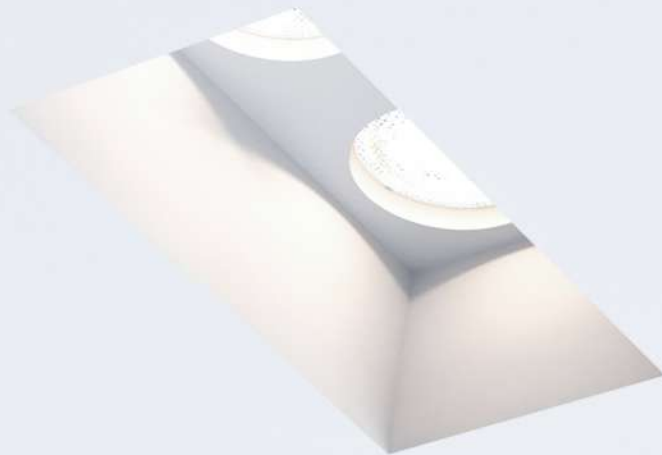

TECHNICAL DETAILS

Housing :Plaster

Weight :0.500 kg

- Lamp replacement without tools