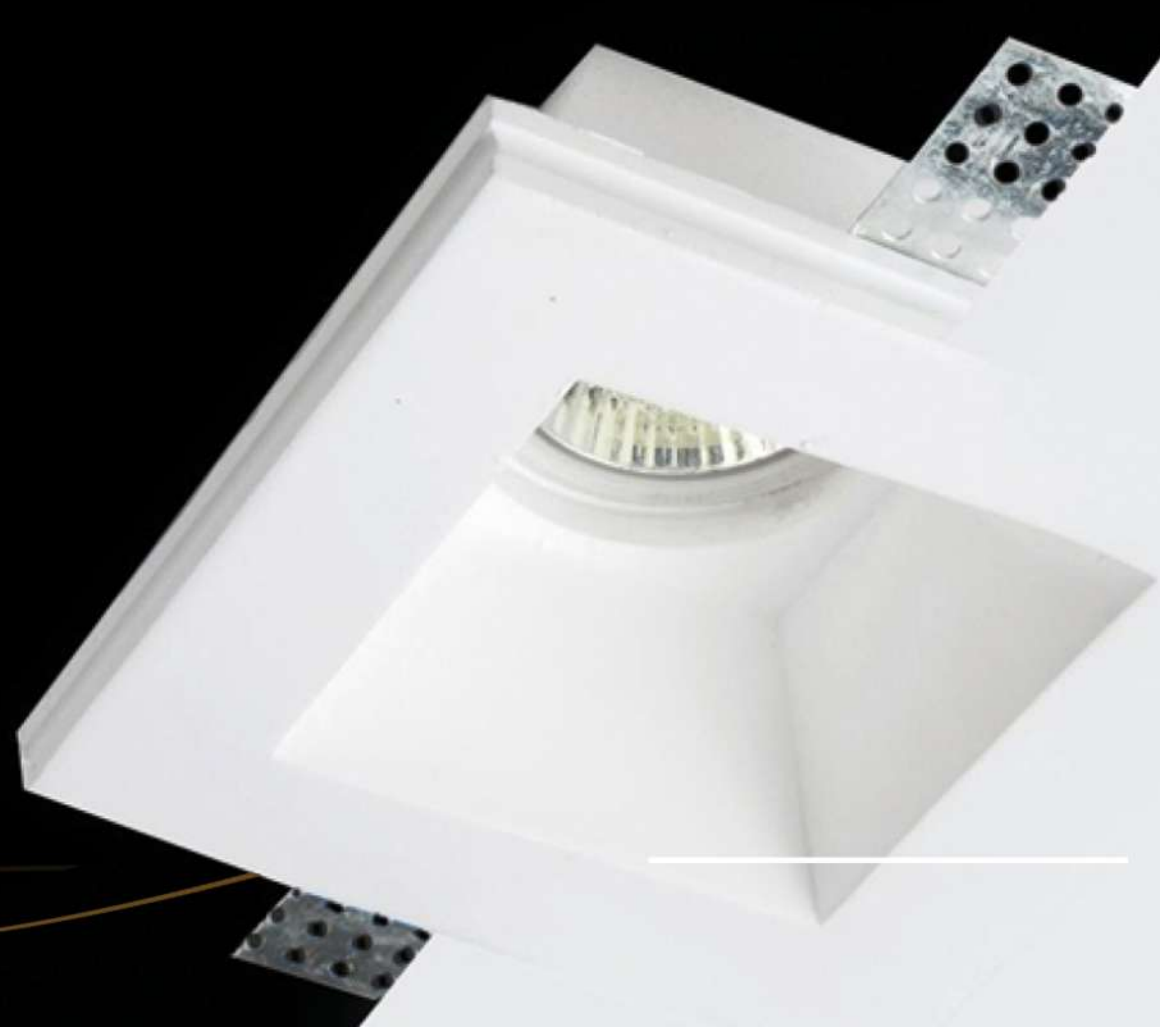

## TECHNICAL DETAILS

Housing :Plaster

Weight :0.305kg

- Lamp replacement without tools

125 X 125mm

CODE: OMEGA PLUSE-W2201

## TECHNICAL DETAILS

Housing :Plaster

Weight : 0.35 kg

- Lamp replacement without tools

CODE: OMEGA PLUSE-W2202

## TECHNICAL DETAILS

Housing :Plaster

Weight : 0.33 kg

- Lamp replacement without tools

CODE: SIGMA-S2101

پ.ن. «تفاوت مدل سیلما با سیلما پرو در لبه کمکی، ابعاد و وزن آن ها می باشد»

## TECHNICAL DETAILS

Housing :Plaster

Weight : 0.420kg

- Lamp replacement without tools

CODE: SIGMA PRO -S2201