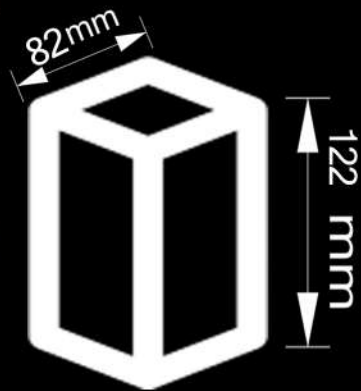

## TECHNICAL DETAILS

Housing :Plaster

Weight : 0.900kg

- Lamp replacement without tools

CODE: SORNA

CODE: CYLINDER CUBE -CU2201