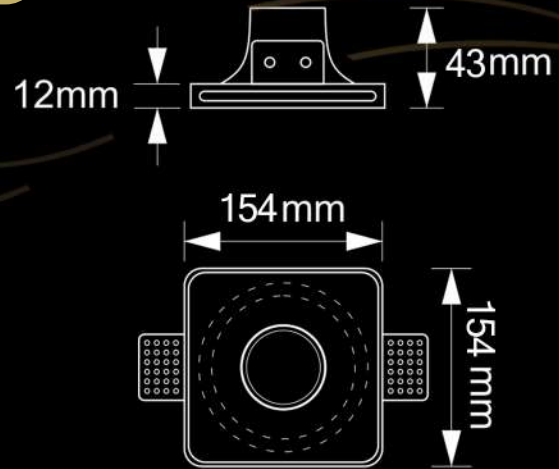

## TECHNICAL DETAILS

Housing :Plaster

Weight :0.230kg

- Lamp replacement without tools

CODE: AYSA -A2202

#### TECHNICAL DETAILS

Housing :Plaster

Weight :0.400kg

• Lamp replacement without tools

CODE: LARA -L2201

### TECHNICAL DETAILS

Housing :Plaster

Weight 0.460 kg

- Lamp replacement without tools

CODE: ARCA -C2201

WEIGHT:110 gr

CODE: ARCA -R2201

WEIGHT:155 gr