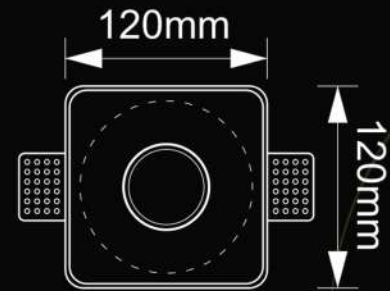

## TECHNICAL DETAILS

Housing :Plaster

Weight :0.270kg

- Lamp replacement without tools

پ.ن «تفاوت مدل امگا با امگا پرو در لبه کمکی، ابعاد و وزن آن ها می باشد.

CODE: OMEGA PRO-W2210

## TECHNICAL DETAILS

Housing :Plaster

Weight :0.305kg

- Lamp replacement without tools

125 X 125mm

CODE: OMEGA PLUSE-W2201

## TECHNICAL DETAILS

Housing :Plaster

Weight : 0.35 kg

- Lamp replacement without tools

CODE: OMEGA PLUSE-W2202