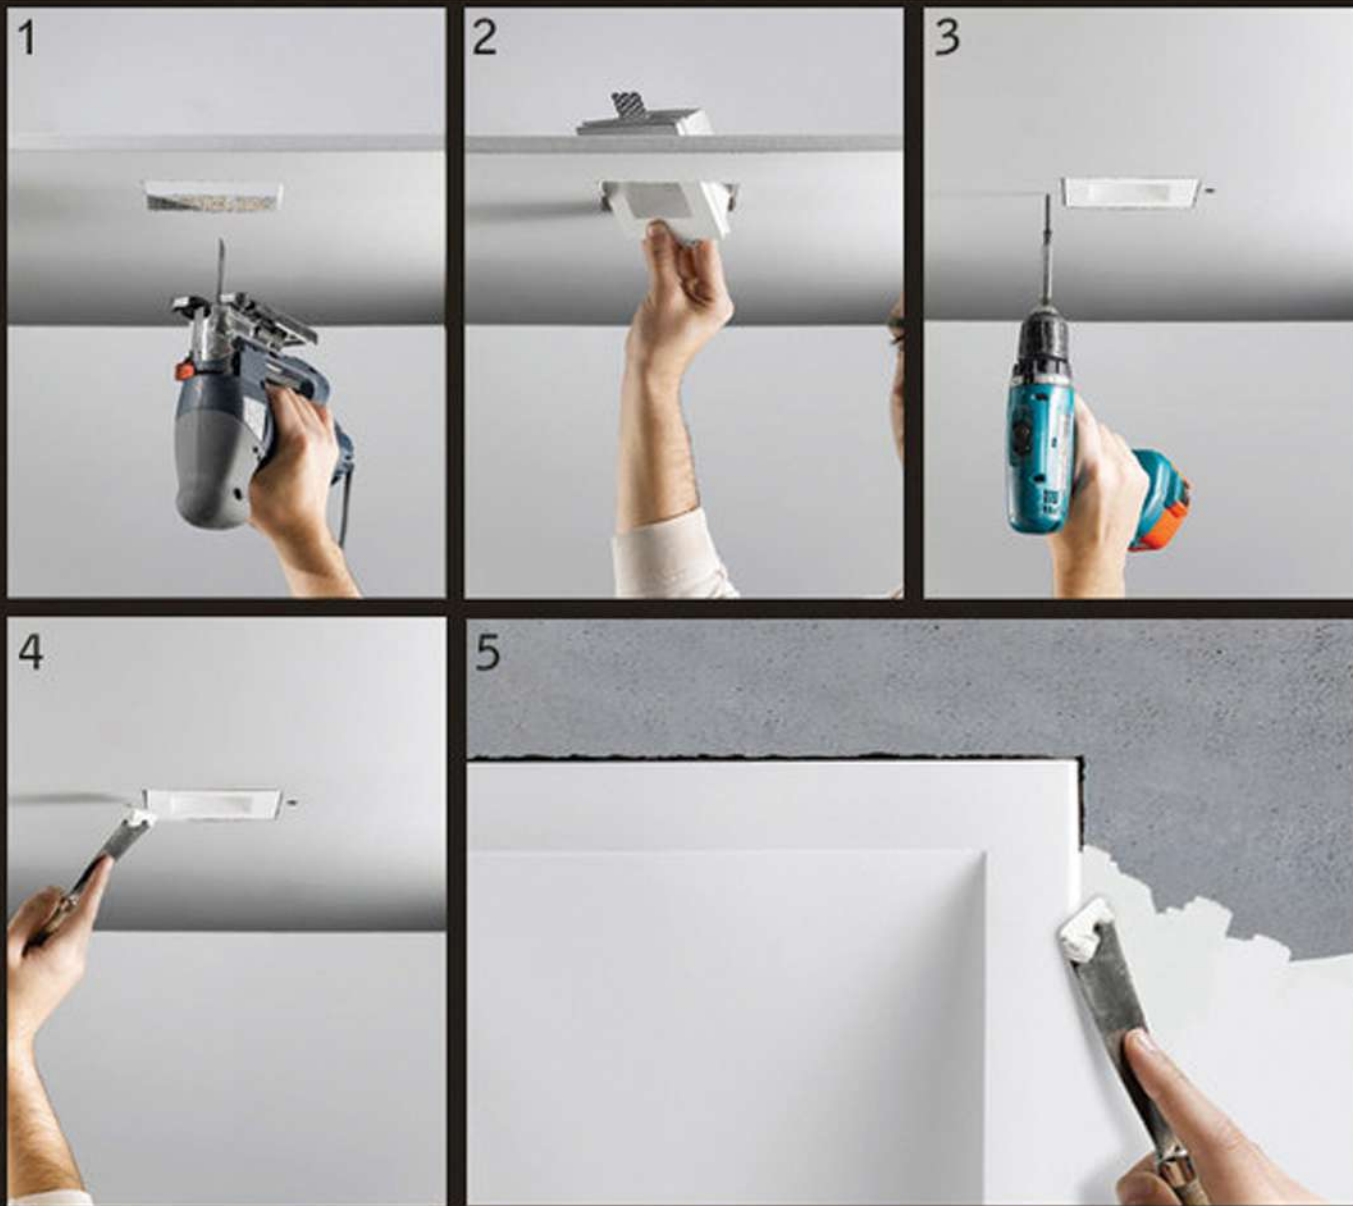

روش نصب هالوژن

۱. برش سقف

۲. قراردادن هالوژن
در سقف

۳. پیچ کردن هالوژن

۴. بتونه و درزگیری

۵. نقاشی سقف

۶. نصب چراغ منتخب
به سرپیچ لامپ