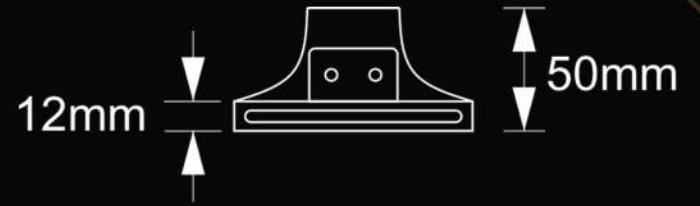

## TECHNICAL DETAILS

Housing :Plaster

Weight :0.270kg

- Lamp replacement without tools

پ.ن «تفاوت مدل امگا با امگا پرو در لبه کمکی، ابعاد و وزن آن ها می باشد.

CODE: OMEGA PRO-W2210

## TECHNICAL DETAILS

Housing :Plaster

Weight :0.305kg

- Lamp replacement without tools

125 X 125mm

CODE: OMEGA PLUSE-W2201

## TECHNICAL DETAILS

Housing :Plaster

Weight : 0.35 kg

- Lamp replacement without tools

CODE: OMEGA PLUSE-W2202