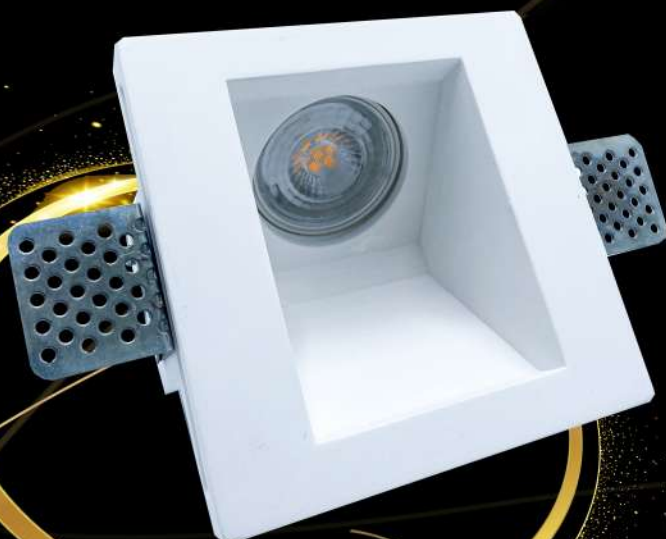

## TECHNICAL DETAILS

Housing :Plaster

Weight : 0.33 kg

- Lamp replacement without tools

CODE: SIGMA-S2101

پ.ن. «تفاوت مدل سیلما با سیلما پرو در لبه کمکی، ابعاد و وزن آن ها می باشد»

## TECHNICAL DETAILS

Housing :Plaster

Weight : 0.420kg

- Lamp replacement without tools

CODE: SIGMA PRO -S2201

## TECHNICAL DETAILS

Housing :Plaster

Weight : 0.33 kg

- Lamp replacement without tools

CODE: SIGMA PLUSE-S2210

## TECHNICAL DETAILS

Housing :Plaster

Weight :0.500 kg

- Lamp replacement without tools

CODE: SIGMA -S2102

CODE: SIGMA -S2203