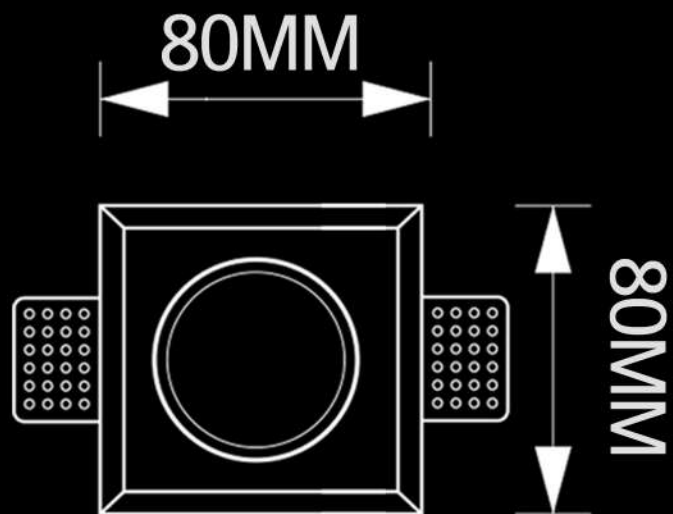

## TECHNICAL DETAILS

Housing :Plaster

Weight :0.360kg

- Lamp replacement without tools

CODE: HIVA -H2203

### TECHNICAL DETAILS

Housing :Plaster

Weight :0.490kg

- Lamp replacement without tools

CODE:AYSA-A2201