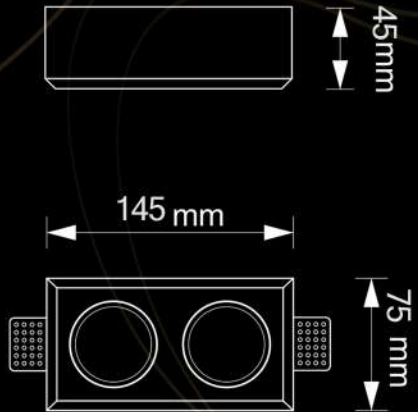

## TECHNICAL DETAILS

Housing :Plaster

Weight :0.230kg

- Lamp replacement without tools

CODE: AYSA -A2202