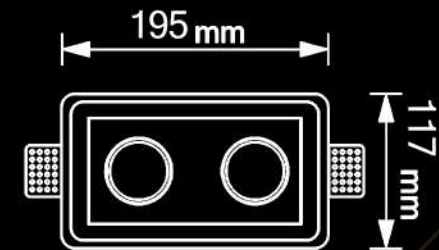

## TECHNICAL DETAILS

Housing :Plaster

Weight :0.500 kg

- Lamp replacement without tools

CODE: SIGMA -S2102

CODE: SIGMA -S2203