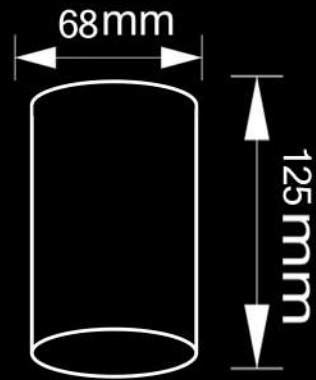

### TECHNICAL DETAILS

Housing :Plaster

Weight :0.690 kg

• Lamp replacement without tools

CODE: CYLINDER TUBE -TU2201