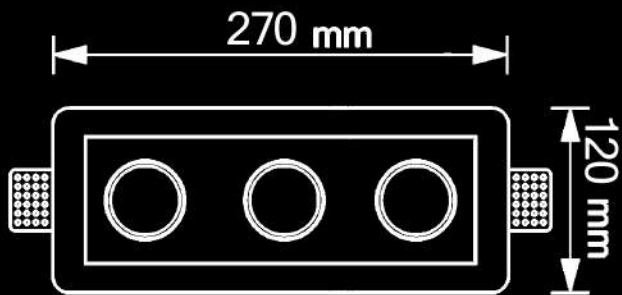

CODE: SIGMA -S2203

TECHNICAL DETAILS

Housing :Plaster

Weight :0.700 kg

- Lamp replacement without tools