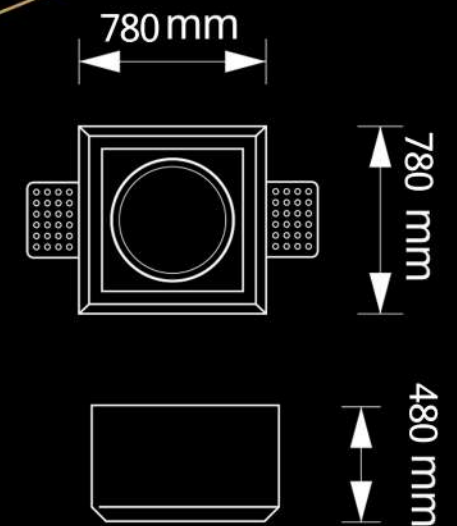

## TECHNICAL DETAILS

Housing :Plaster

Weight :0.500 kg

- Lamp replacement without tools

CODE: SIGMA -S2102

CODE: SIGMA -S2203

## TECHNICAL DETAILS

Housing :Plaster

Weight :0.700 kg

- Lamp replacement without tools

CODE:HIVA-H2201

### TECHNICAL DETAILS

Housing :Plaster

Weight :0.205 kg

- Lamp replacement without tools

CODE: HIVA -H2202