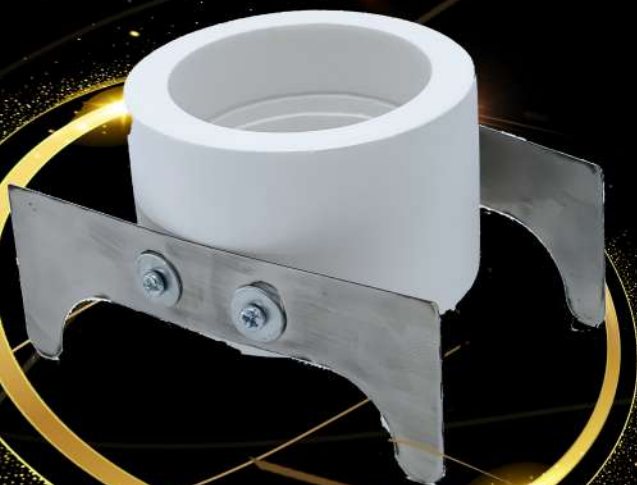

### TECHNICAL DETAILS

Housing :Plaster

Weight 0.460 kg

- Lamp replacement without tools

CODE: ARCA -C2201

WEIGHT:110 gr

CODE: ARCA -R2201

WEIGHT:155 gr