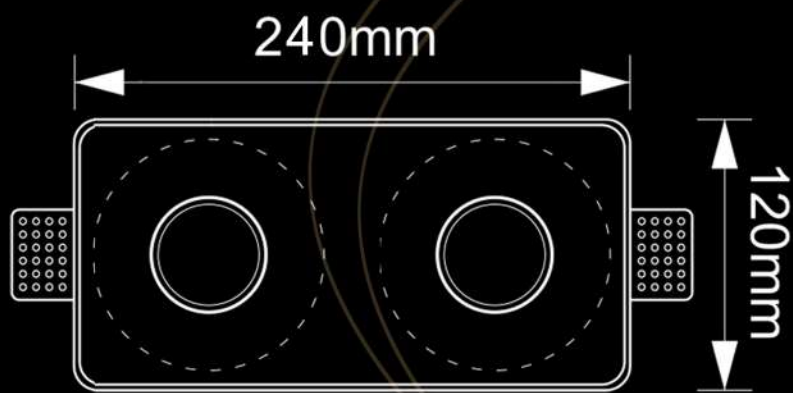

## TECHNICAL DETAILS

Housing :Plaster

Weight :0.270kg

- Lamp replacement without tools

پ.ن «تفاوت مدل امگا با امگا پرو در لبه کمکی، ابعاد و وزن آن ها می باشد.

CODE: OMEGA PRO-W2210

## TECHNICAL DETAILS

Housing :Plaster

Weight :0.305kg

- Lamp replacement without tools

125 X 125mm

CODE: OMEGA PLUSE-W2201

## TECHNICAL DETAILS

Housing :Plaster

Weight : 0.35 kg

- Lamp replacement without tools

CODE: OMEGA PLUSE-W2202