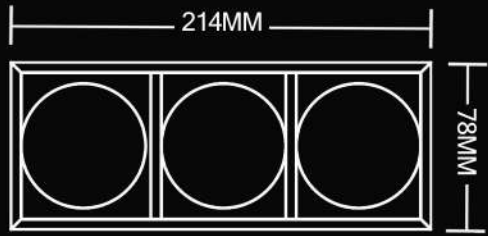

CODE: HIVA -H2203

TECHNICAL DETAILS

Housing :Plaster

Weight :0.490kg

- Lamp replacement without tools