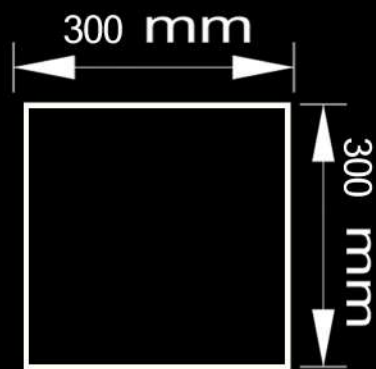

CODE:RAHA-R2301

TECHNICAL DETAILS

Housing :Plaster

Weight :0.900 kg

- Lamp replacement without tools