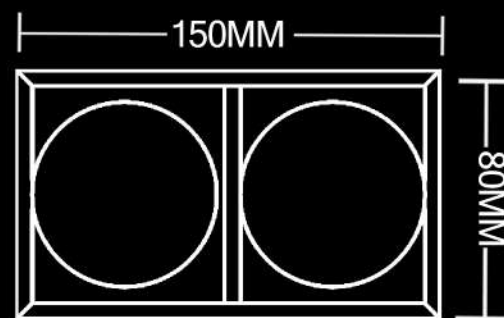

TECHNICAL DETAILS

Housing :Plaster

Weight :0.360kg

- Lamp replacement without tools