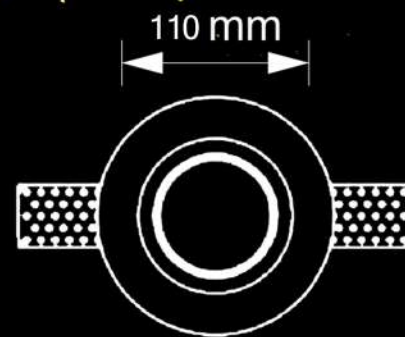

### TECHNICAL DETAILS

Housing :Plaster

Weight 0.460 kg

- Lamp replacement without tools

CODE: ARCA -C2201

WEIGHT:110 gr

CODE: ARCA -R2201

WEIGHT:155 gr