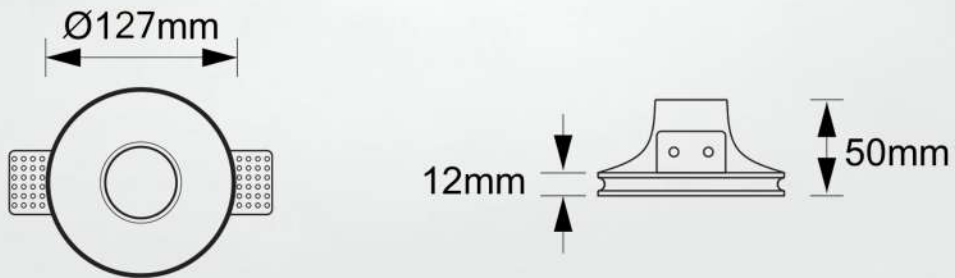

## TECHNICAL DETAILS

Housing :Plaster

Weight :0.270kg

- Lamp replacement without tools

پ.ن «تفاوت مدل امگا با امگا پرو در لبه کمکی، ابعاد و وزن آن ها می باشد.

CODE: OMEGA PRO-W2210

## TECHNICAL DETAILS

Housing :Plaster

Weight :0.305kg

- Lamp replacement without tools

125 X 125mm

CODE: OMEGA PLUSE-W2201

## TECHNICAL DETAILS

Housing :Plaster

Weight : 0.35 kg

- Lamp replacement without tools

CODE: OMEGA PLUSE-W2202